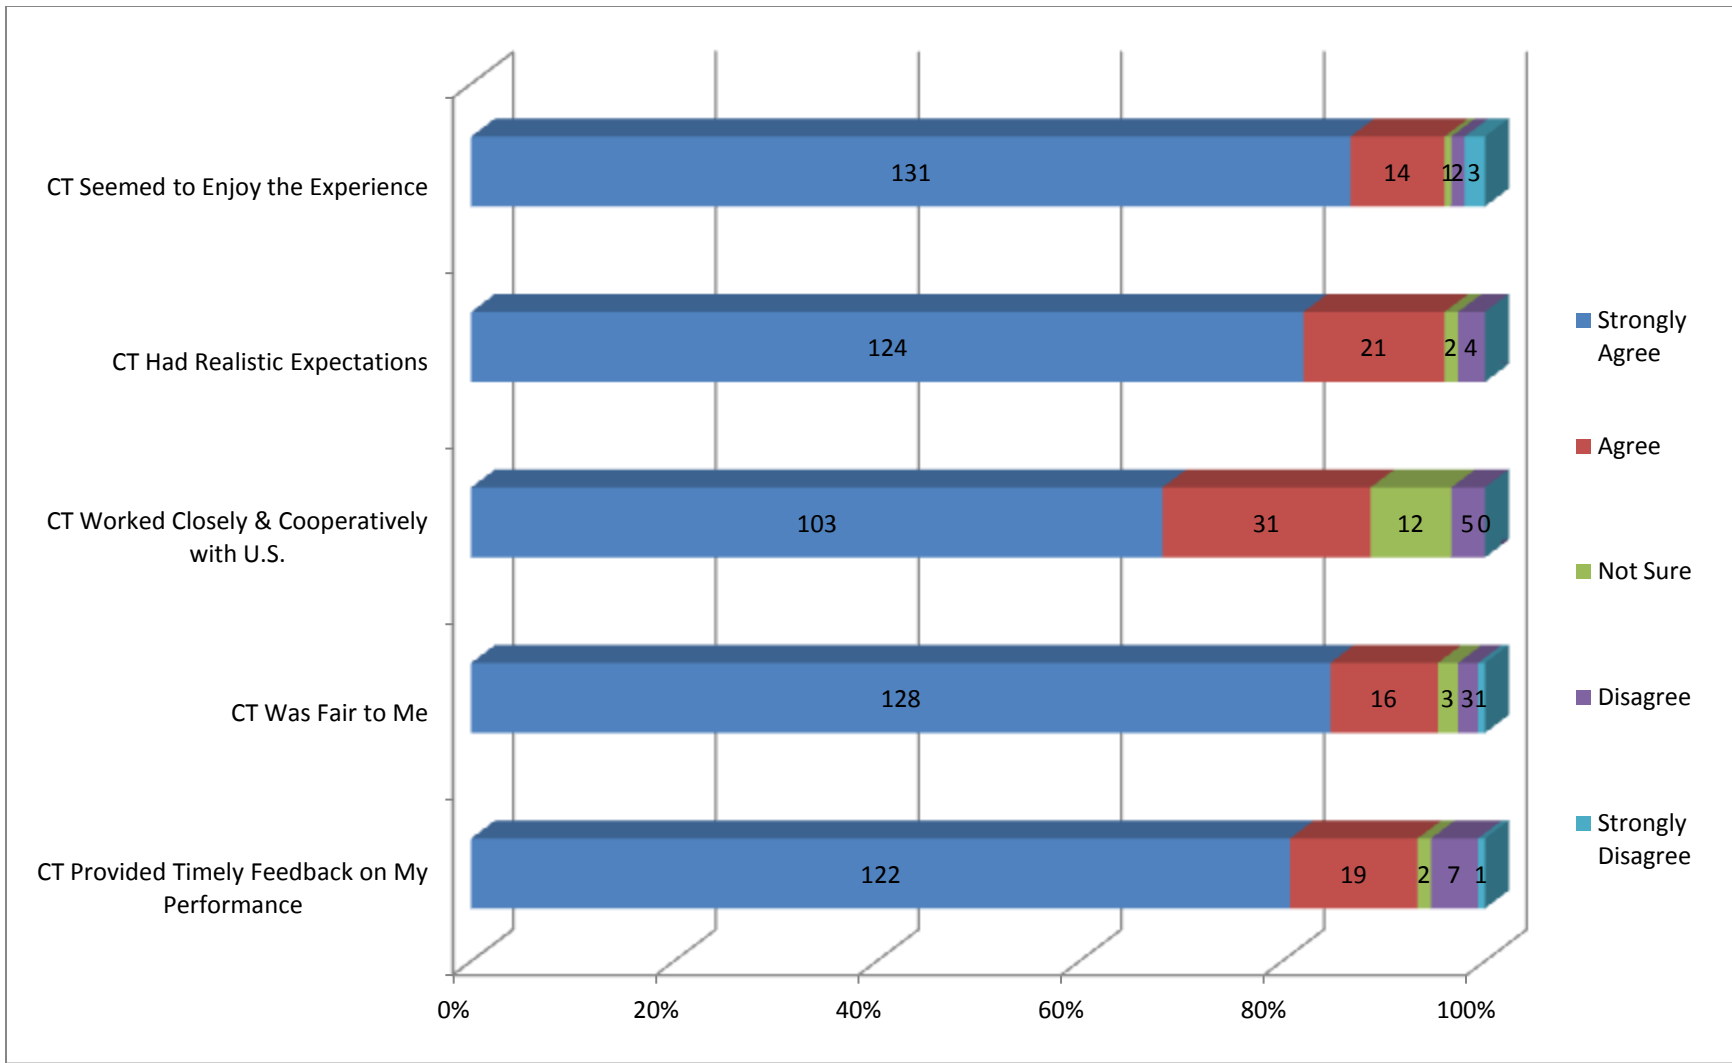

Cooperating Teacher Evaluation Aggregate Data: Fall 2011