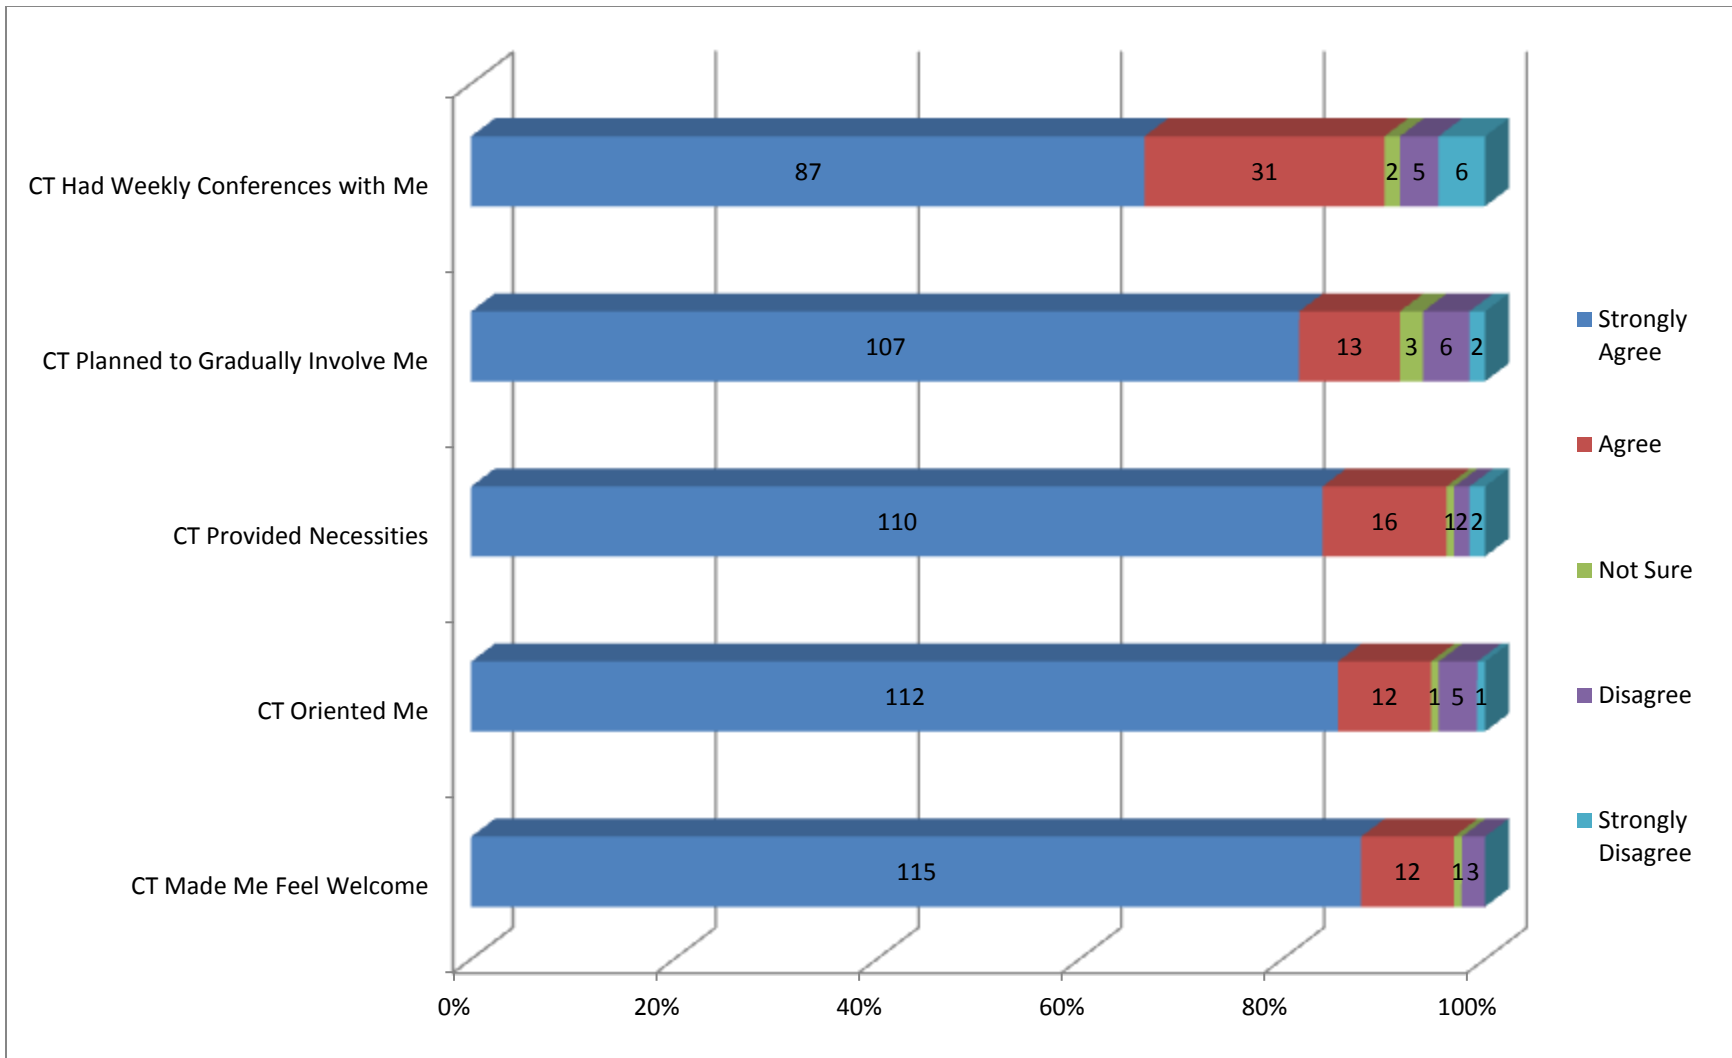

Cooperating Teacher Evaluation Aggregate Data: Spring 2012