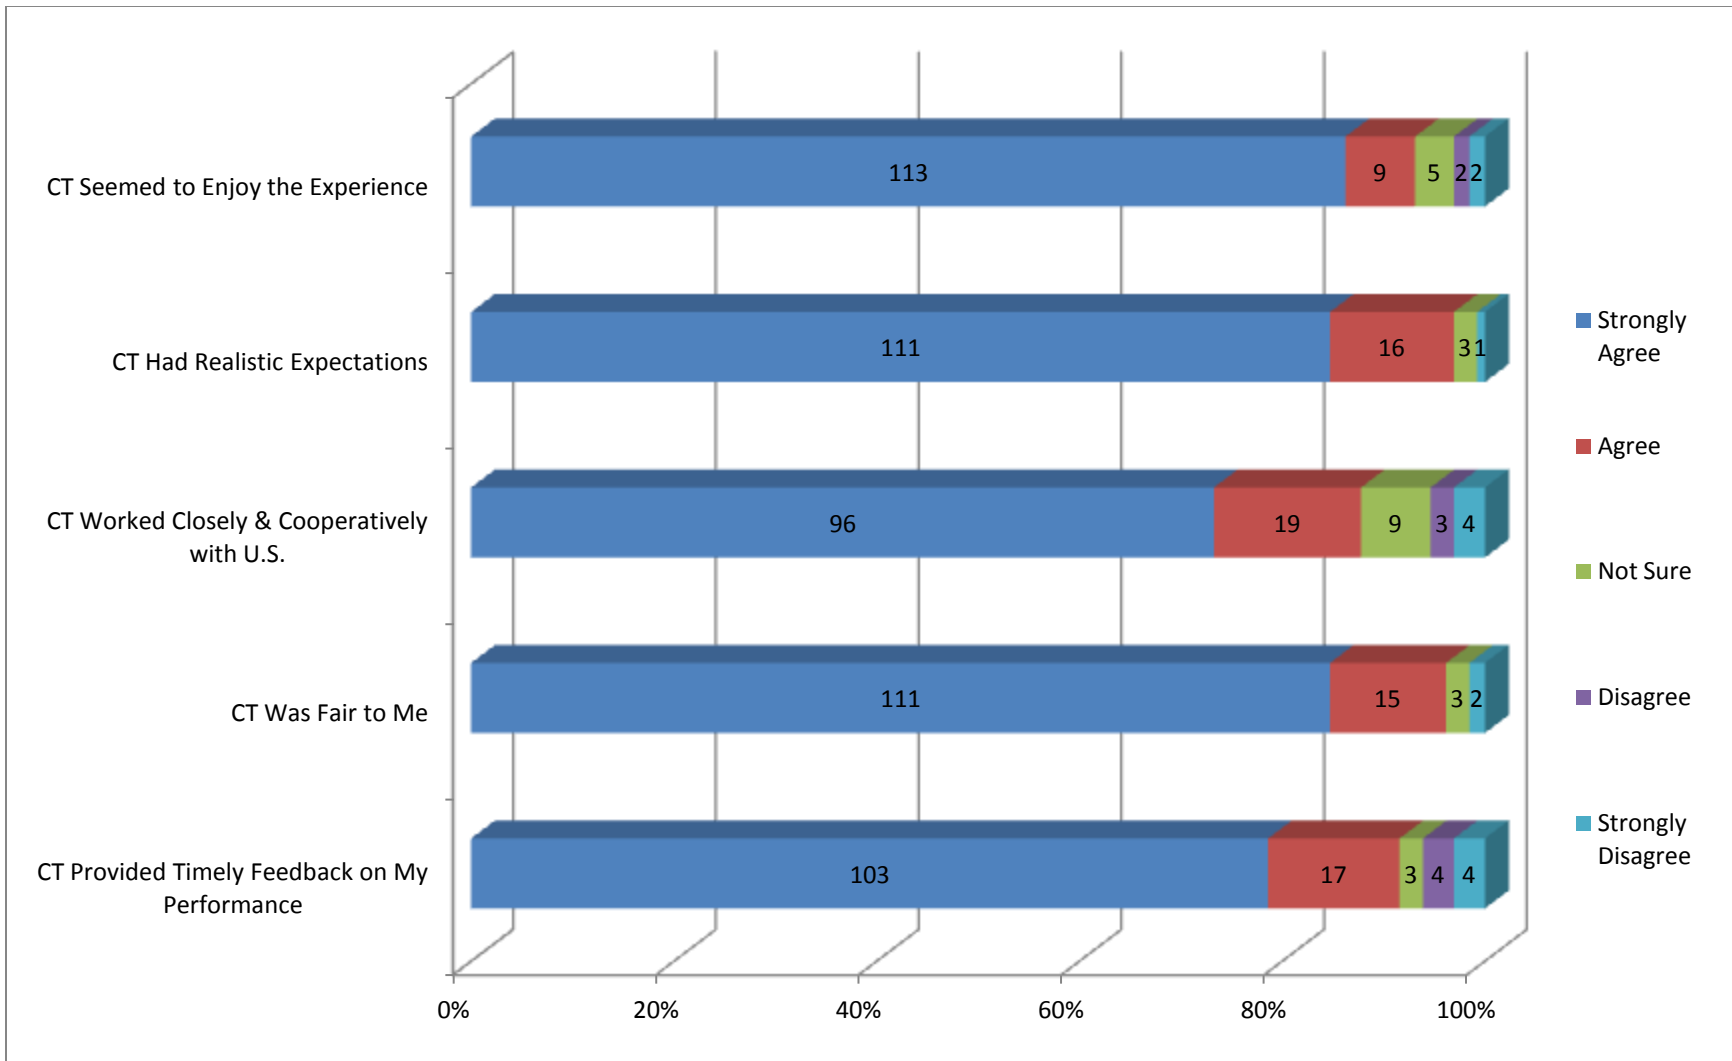

Cooperating Teacher Evaluation Aggregate Data: Spring 2012