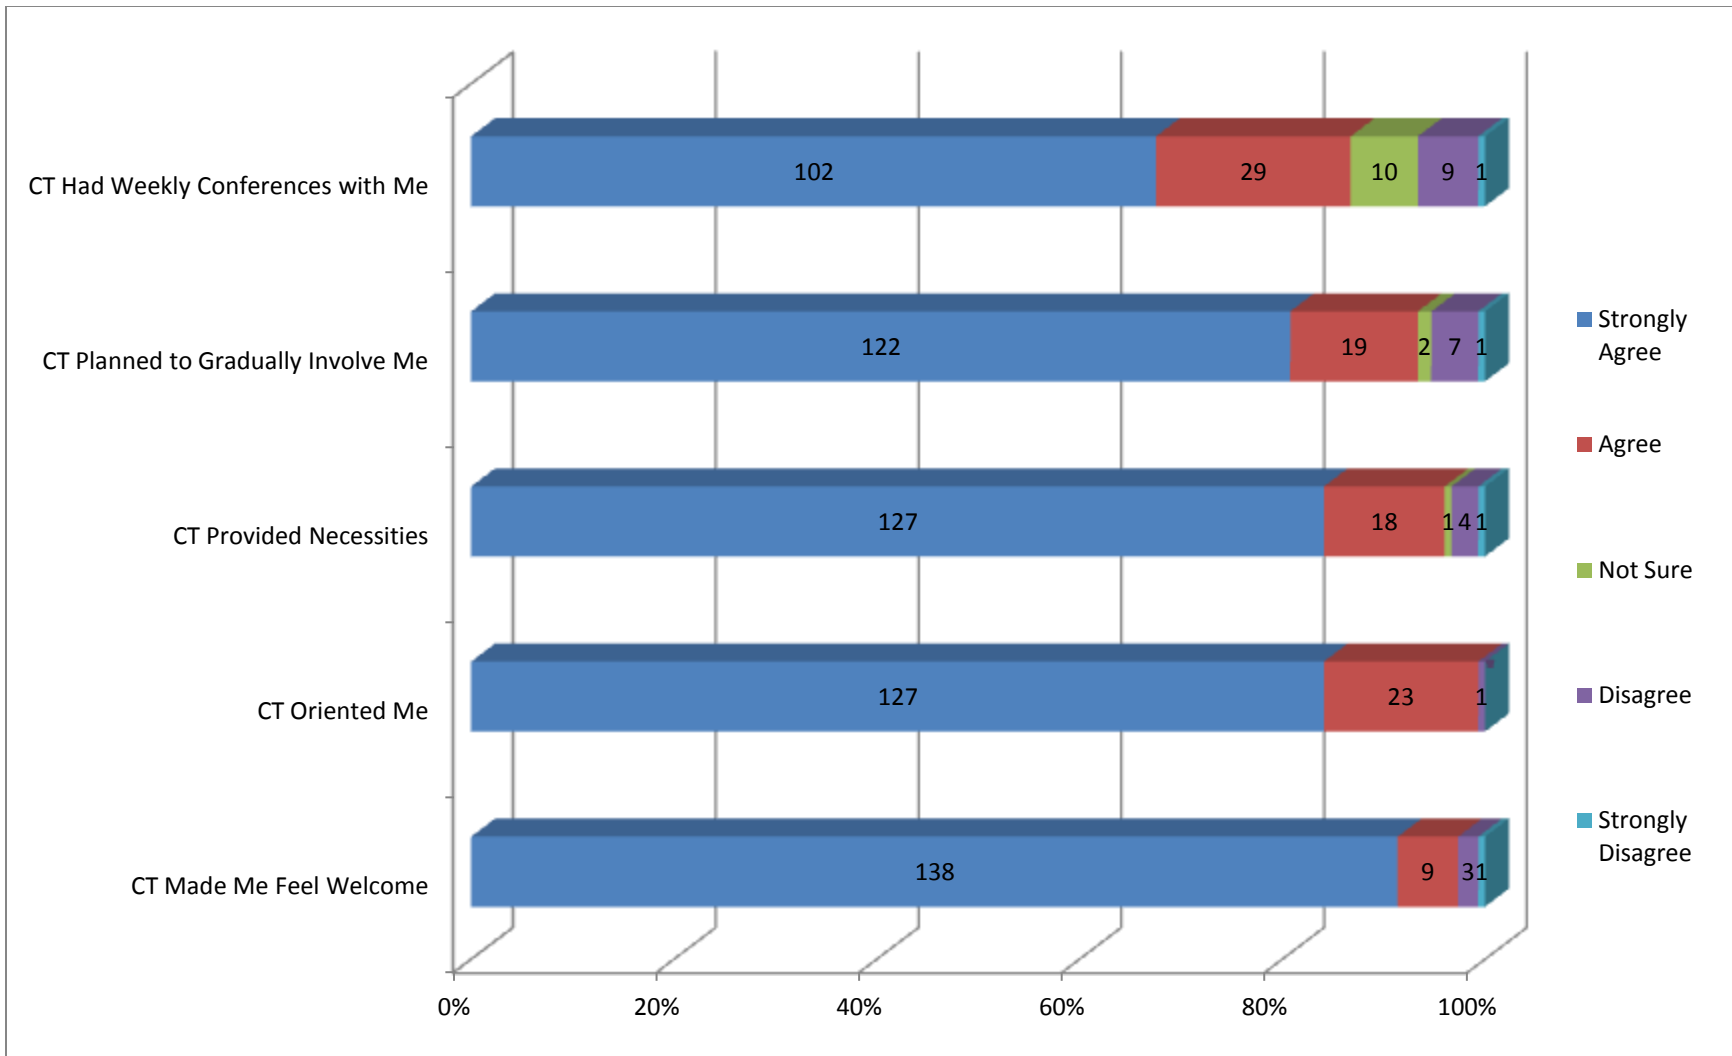

# Cooperating Teacher Evaluation Aggregate Data: Fall 2011